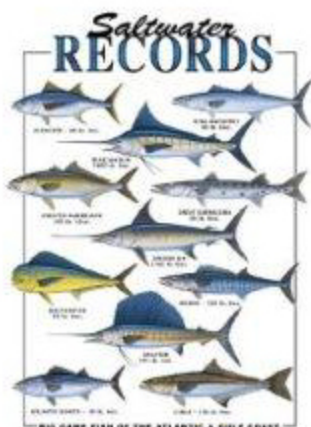

Happy Hour

© MaryJane Mitchell

14777HLD Tropical Paradise **17** L 14.5 x 19

06030HLD Saltwater Records **17** L 14.5 x 19

© 2012 BYRON PRODUCTS. All Rights Reserved

13560HLD Blue Marlin w/ Crest **17** L 14.5 x 19

© Royce McClure

14807HLD Seahorses **17** L 14.5 x 19

© Patty Kobertsky / Wild Wings

14949HLD Pink **15** L 14.5 x 14.5

© Chuck Deltan

03833HLD King **17** L 14.5 x 19

© Vi Thurmond / Bentley Licensing Group

Designs with this symbol **D** can be printed on dark fabrics. Designs with this symbol **L** can be printed on light fabrics.

Designs with this symbol **S** include Shimmer. Designs with this symbol **G** include Glitter.